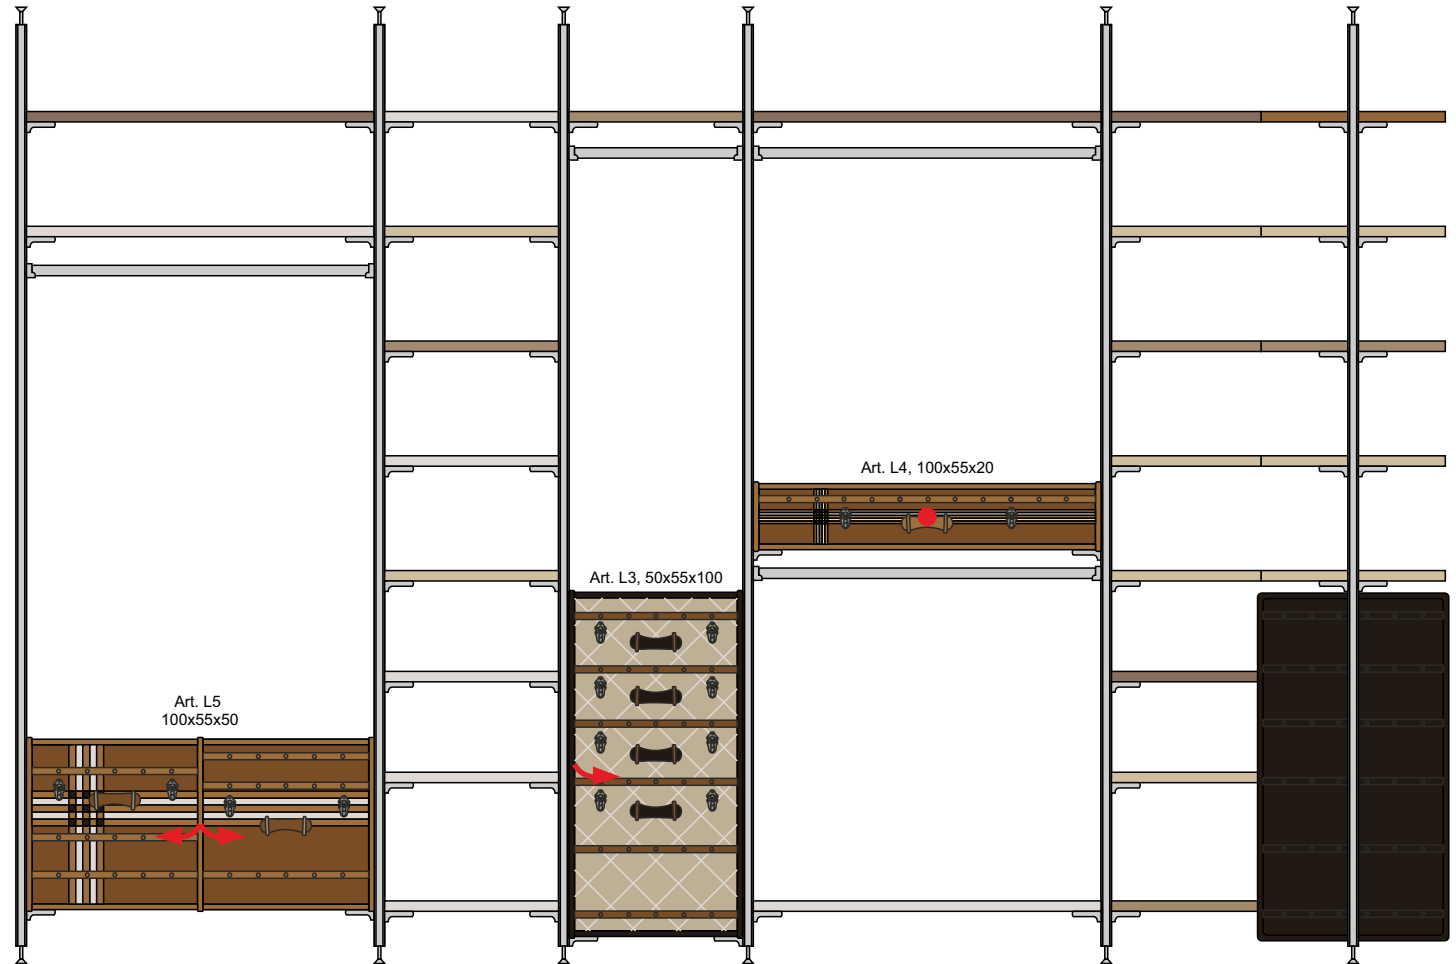

Lola glamour

Art. L3 50x55x100

Art. L17, Vestidor Suitcase 412x150x275