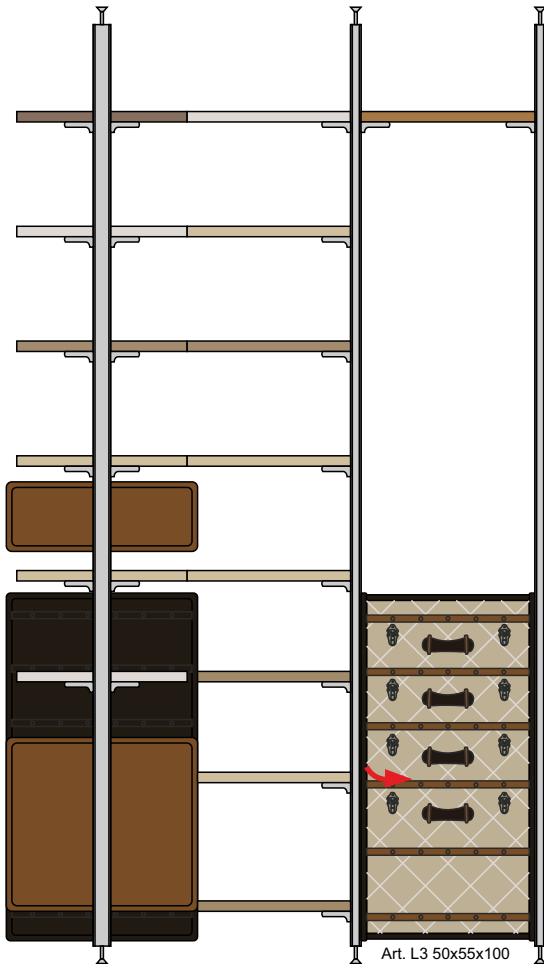

Lola glamour

Art. L3 50x55x100

Art. L17, Vestidor Suitcase 412x150x275